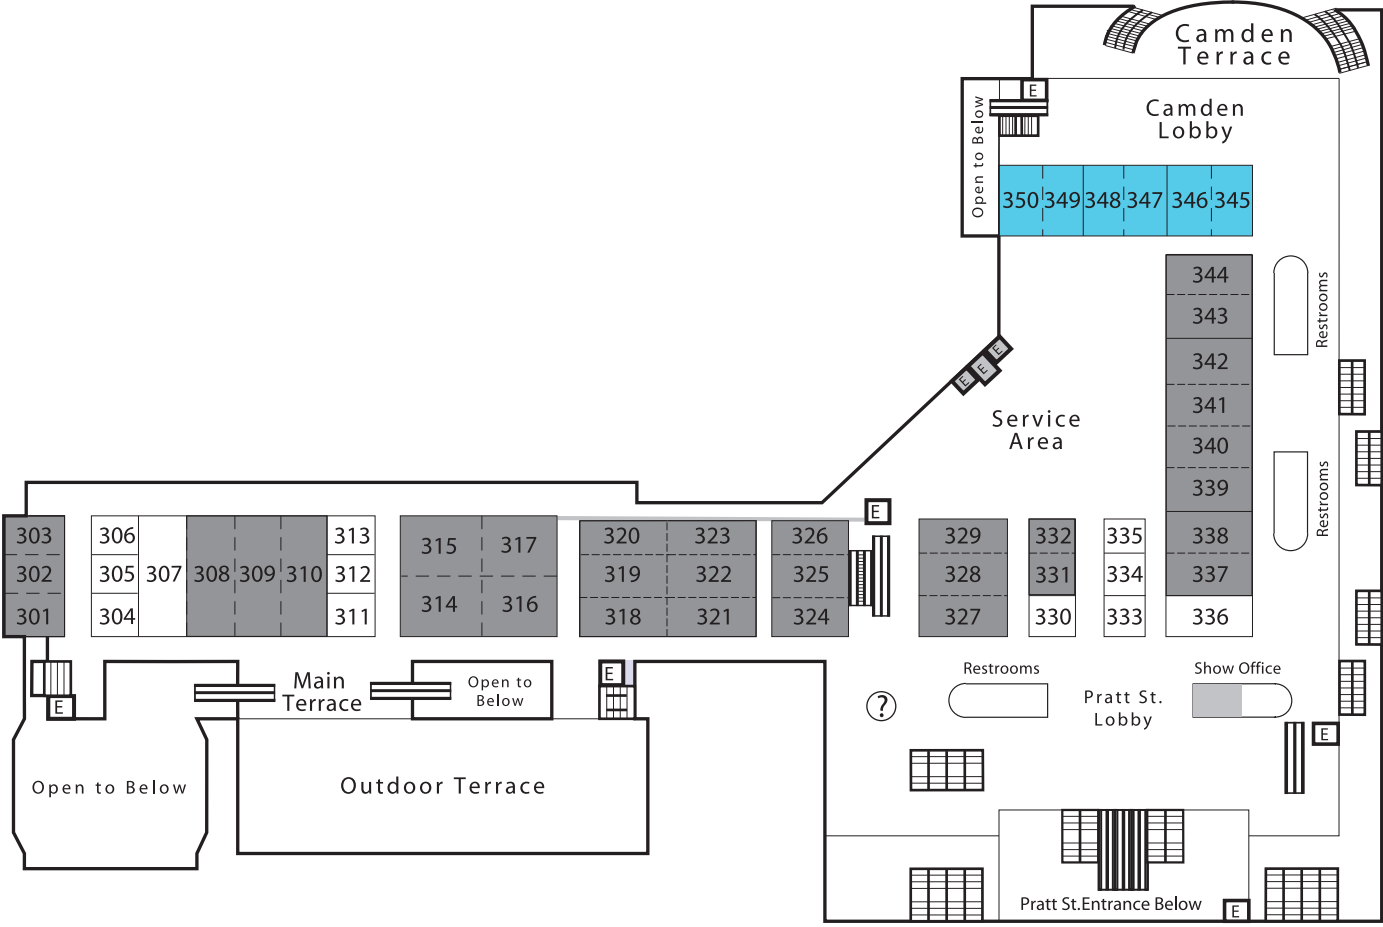

Baltimore Conventoin Center Level 100 Exhibition Halls

Baltimore Conventoin Center

Level 300 Meeting Rooms

Baltimore Conventoin Center

Level 400 Ballroom