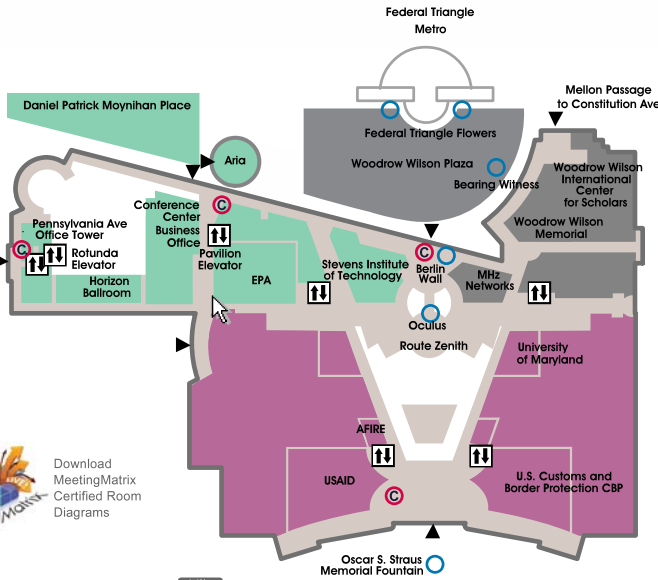

Download MeetingMatrix Certified Room Diagrams

GROUND LEVEL

street level

14th Street

▲ entrance/exit   ● concierge   ○ art works   ☒ elevators