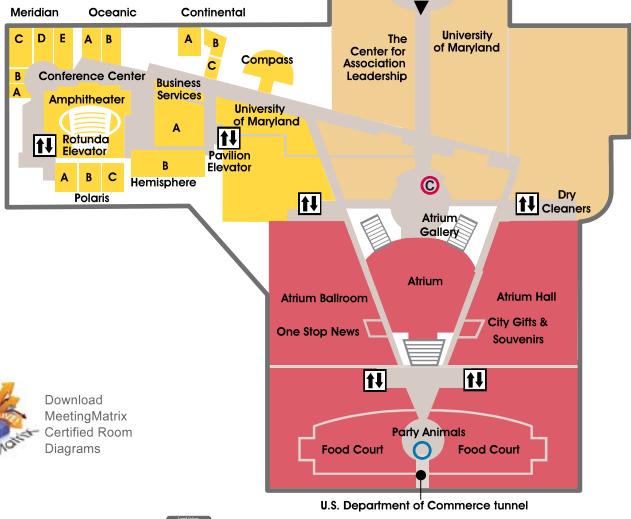

SELECT LEVEL

access on Ground Level

Download MeetingMatrix Certified Room Diagrams

CONCOURSE LEVEL

lower level

14th Street (access on Ground Level)

- ▲ entrance/exit C concierge O art works E elevators

- C Amphitheater
G Aria Trattoria
G Association of Foreign Investors in Real Estate (AFIRE)
C Atrium
C Atrium Ballroom
C Atrium Gallery
C Atrium Hall
C Business Services
C The Center for Association Leadership
C City Gifts and Souvenirs
M Classrooms/ITC
C Compass Room
G Conference Center Business Office
C Conference Center Suites
C Continental Suite
G DC Visitor Information Center
G Daniel Patrick Moynihan Place
C Dry Cleaners
C Food Court view eateries
G Stevens Institute of Technology
C Hemisphere Suite
G Horizon Ballroom
M International Gateway - WTDC
C Market to Market
C Meridian Suite
C MetroFit
G MHz Networks
C Nancy's Flower & Chocolate Shop
C The Newsstand
C Oceanic Suite
G Oculus
C One Stop News
C Party Animals
G Pavilion (elevator to 2nd floor)
G Pennsylvania Ave. Office Tower tenants
C Polaris Suite
C Quiznos Sub
G Rotunda (elevator to 8th floor)
G University of Maryland Robert H. Smith School of Business
C University of Maryland Robert H. Smith School of Business
C University of Maryland Robert H. Smith School of Business
M USA Trade Center
M USAID Public Information Center
G U.S. Agency for International Development (USAID)
G U.S. Customs and Border Protection (CBP)
M U.S. Department of Commerce (DOC)
G U.S. Environmental Protection Agency (EPA)
M U.S. General Services Administration (GSA)
G Woodrow Wilson International Center for Scholars
G Woodrow Wilson Memorial
G Woodrow Wilson Plaza