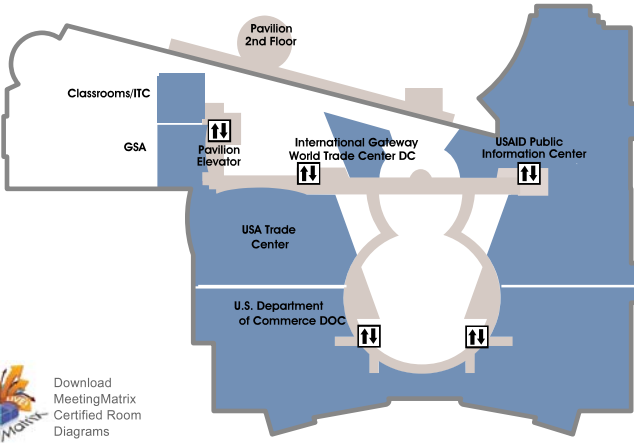

SELECT LEVEL

Pennsylvania Ave. (access on Ground Level)

Download MeetingMatrix Certified Room Diagrams

MEZZANINE LEVEL

lower level

14th Street (access on Ground Level)

elevators

- **C** Amphitheater
- **G** Aria Trattoria
- **G** Association of Foreign Investors in Real Estate (AFIRE)
- **C** Atrium
- **C** Atrium Ballroom
- **C** Atrium Gallery
- **C** Atrium Hall
- **C** Business Services
- **C** The Center for Association Leadership
- **C** City Gifts and Souvenirs
- **M** Classrooms/ITC
- **C** Compass Room
- **G** Conference Center Business Office
- **C** Conference Center Suites
- **C** Continental Suite
- **G** DC Visitor Information Center
- **G** Daniel Patrick Moynihan Place
- **C** Dry Cleaners
- **C** Food Court view eateries
- **G** Stevens Institute of Technology
- **C** Hemisphere Suite
- **G** Horizon Ballroom
- **M** International Gateway - WTDC
- **C** Market to Market
- **C** Meridian Suite
- **C** MetroFit
- **G** MHz Networks
- **C** Nancy's Flower & Chocolate Shop
- **C** The Newsstand
- **C** Oceanic Suite
- **G** Oculus
- **C** One Stop News
- **C** Party Animals
- **G** Pavilion (elevator to 2nd floor)
- **G** Pennsylvania Ave. Office Tower tenants
- **C** Polaris Suite
- **C** Quiznos Sub
- **G** Rotunda (elevator to 8th floor)
- **G** University of Maryland Robert H. Smith School of Business
- **C** University of Maryland Robert H. Smith School of Business
- **C** University of Maryland Robert H. Smith School of Business
- **M** USA Trade Center
- **M** USAID Public Information Center
- **G** U.S. Agency for International Development (USAID)
- **G** U.S. Customs and Border Protection (CBP)
- **M** U.S. Department of Commerce (DOC)
- **G** U.S. Environmental Protection Agency (EPA)
- **M** U.S. General Services Administration (GSA)
- **G** Woodrow Wilson International Center for Scholars
- **G** Woodrow Wilson Memorial
- **G** Woodrow Wilson Plaza

Pennsylvania Ave.