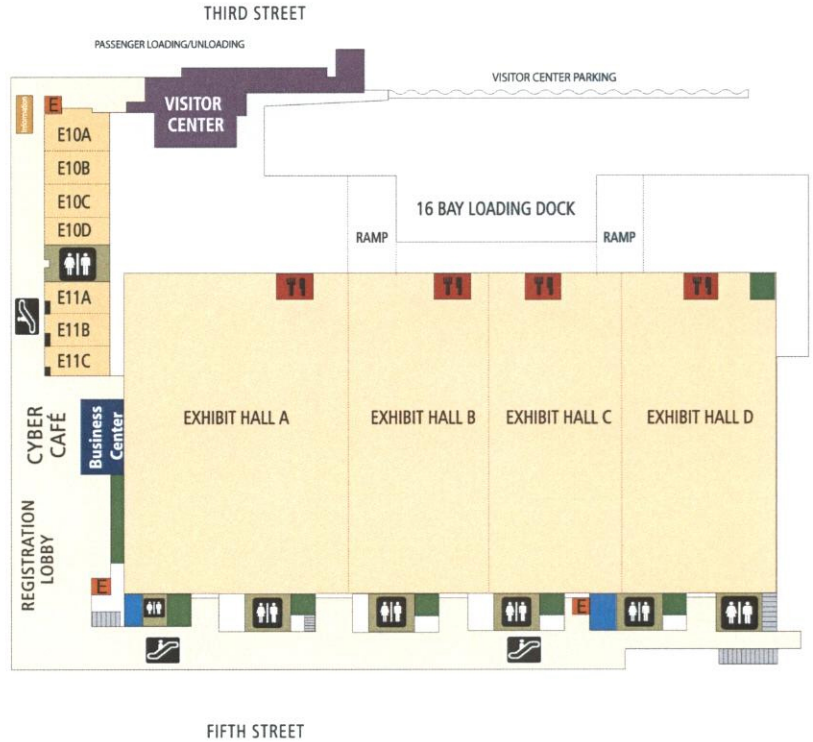

LEVEL 1

- Box Office
- Common Area
- Elevators
- Escalators
- Exhibit Hall
- Food Court
- Meeting Rooms
- Parking
- Restrooms
- Show/Registration Offices and Green Rooms
- Stairs

Hilton Garden Inn

Richmond Marriott

The Richmond Coliseum

LEVEL 2

- Common Area
- Elevators
- Escalators
- Exhibit Hall
- Food Court
- Meeting Rooms
- Parking
- Restrooms
- Show/Registration
Offices and Green
Rooms
- Stairs

P
Priority operator surface parking

Hilton Garden Inn

Richmond
Marriott

P

The Richmond
Coliseum