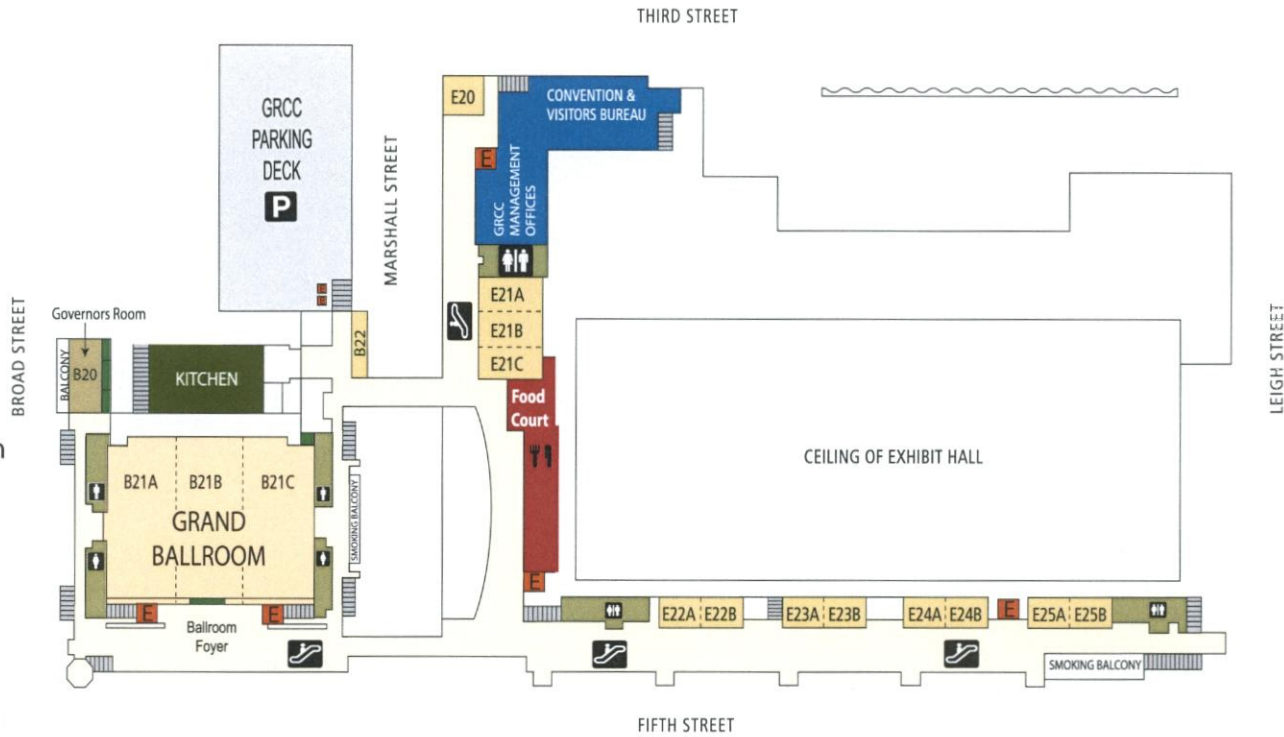

LEVEL 1

- Box Office
- Common Area
- Elevators
- Escalators
- Exhibit Hall
- Food Court
- Meeting Rooms
- Parking
- Restrooms
- Show/Registration Offices and Green Rooms
- Stairs

Hilton Garden Inn

Richmond Marriott

The Richmond Coliseum

LEVEL 2

- Common Area
- Elevators
- Escalators
- Exhibit Hall
- Food Court
- Meeting Rooms
- Parking
- Restrooms
- Show/Registration
Offices and Green
Rooms
- Stairs

P
Priority operator surface parking